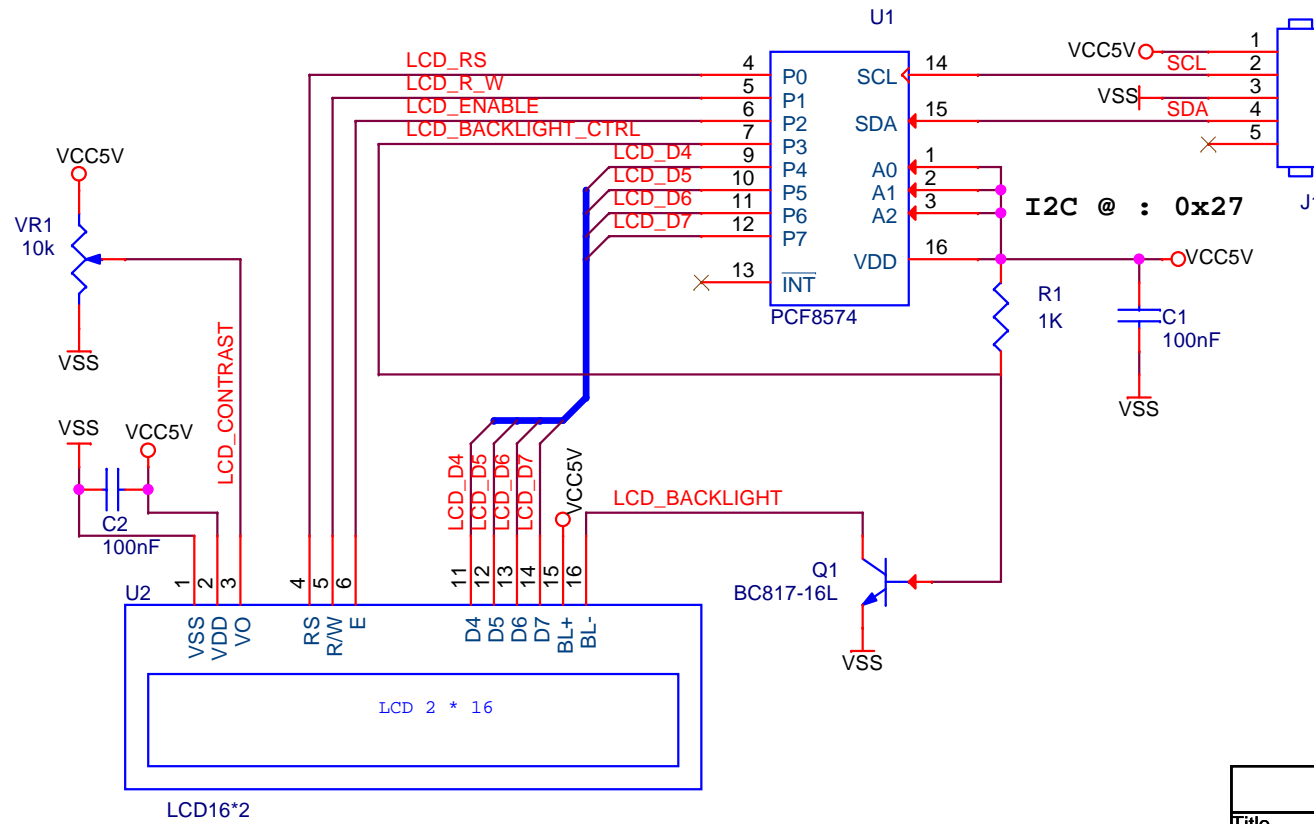

To the slim HxC Floppy Emulator I2C port (J3)

(c) HxC2001		
Title		
External Slim HxC Floppy Emulator I2C LCD		
Size	Document Number	Rev
Custom	EXTI2CLCD_001	A
Date:	Sunday, September 21, 2014	Sheet 1 of 1